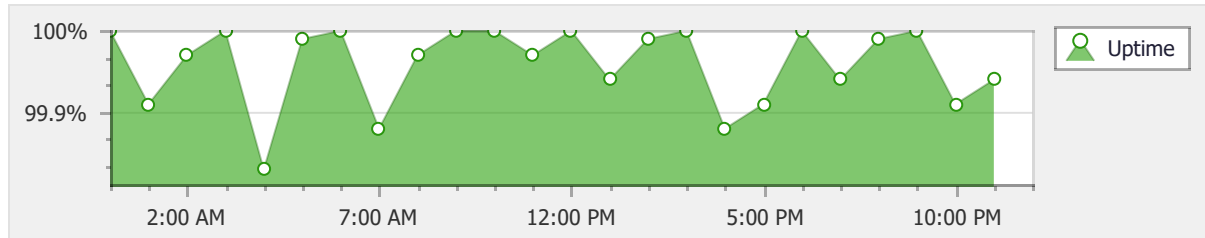

## google.com

Monitoring Time: 1.00:00:00    Pause Time: 00:00:00    Activity Time: 1.00:00:00

### Response Time

Minimum: 28.00 ms    Maximum: 64.00 ms  
Average: 31.63 ms    Deviation: 2.42 ms

### Availability

Uptime: 99.96%    Outages: 15  
Uptime Interval: 23:59:28    Downtime Interval: 00:00:32  
Shortest Outage: < 1 sec    Longest Outage: 00:00:06

Outages Info		
Start	End	Duration
2/8/2019 11:34:40 PM	2/8/2019 11:34:42 PM	00:00:02
2/8/2019 10:04:32 PM	2/8/2019 10:04:35 PM	00:00:03
2/8/2019 8:34:30 PM	2/8/2019 8:34:30 PM	< 1 sec
2/8/2019 7:04:23 PM	2/8/2019 7:04:25 PM	00:00:02
2/8/2019 5:34:16 PM	2/8/2019 5:34:19 PM	00:00:03
2/8/2019 4:04:09 PM	2/8/2019 4:04:13 PM	00:00:04
2/8/2019 2:34:08 PM	2/8/2019 2:34:08 PM	< 1 sec
2/8/2019 1:04:03 PM	2/8/2019 1:04:05 PM	00:00:02
2/8/2019 11:33:58 AM	2/8/2019 11:33:59 AM	00:00:01
2/8/2019 8:33:46 AM	2/8/2019 8:33:47 AM	00:00:01
2/8/2019 7:03:38 AM	2/8/2019 7:03:42 AM	00:00:04
2/8/2019 5:33:36 AM	2/8/2019 5:33:36 AM	< 1 sec