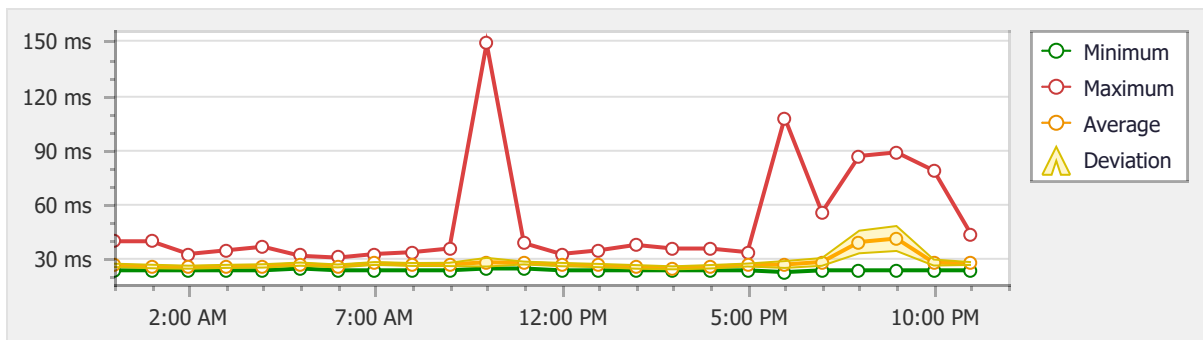

### Availability

Uptime: 99.96%    Outages: 15  
Uptime Interval: 23:59:28    Downtime Interval: 00:00:32  
Shortest Outage: < 1 sec    Longest Outage: 00:00:06

Outages Info		
Start	End	Duration
2/8/2019 11:34:40 PM	2/8/2019 11:34:42 PM	00:00:02
2/8/2019 10:04:32 PM	2/8/2019 10:04:35 PM	00:00:03
2/8/2019 8:34:30 PM	2/8/2019 8:34:30 PM	< 1 sec
2/8/2019 7:04:23 PM	2/8/2019 7:04:25 PM	00:00:02
2/8/2019 5:34:16 PM	2/8/2019 5:34:19 PM	00:00:03
2/8/2019 4:04:09 PM	2/8/2019 4:04:13 PM	00:00:04
2/8/2019 2:34:08 PM	2/8/2019 2:34:08 PM	< 1 sec
2/8/2019 1:04:03 PM	2/8/2019 1:04:05 PM	00:00:02
2/8/2019 11:33:58 AM	2/8/2019 11:33:59 AM	00:00:01
2/8/2019 8:33:46 AM	2/8/2019 8:33:47 AM	00:00:01
2/8/2019 7:03:38 AM	2/8/2019 7:03:42 AM	00:00:04
2/8/2019 5:33:36 AM	2/8/2019 5:33:36 AM	< 1 sec

Outages Info		
Start	End	Duration
2/8/2019 4:03:27 AM	2/8/2019 4:03:33 AM	00:00:06
2/8/2019 2:33:25 AM	2/8/2019 2:33:26 AM	00:00:01
2/8/2019 1:03:19 AM	2/8/2019 1:03:22 AM	00:00:03

Monitoring Time: 1.00:00:00    Pause Time: 00:00:00    Activity Time: 1.00:00:00

### Response Time

Minimum: 23.00 ms    Maximum: 149.00 ms  
 Average: 28.09 ms    Deviation: 5.85 ms

### Availability

Uptime: 99.96%    Outages: 12  
 Uptime Interval: 23:59:29    Downtime Interval: 00:00:31  
 Shortest Outage: < 1 sec    Longest Outage: 00:00:06

Outages Info		
Start	End	Duration
2/8/2019 11:34:40 PM	2/8/2019 11:34:41 PM	00:00:01
2/8/2019 10:04:30 PM	2/8/2019 10:04:36 PM	00:00:06
2/8/2019 7:04:20 PM	2/8/2019 7:04:25 PM	00:00:05
2/8/2019 5:34:18 PM	2/8/2019 5:34:19 PM	00:00:01
2/8/2019 2:34:03 PM	2/8/2019 2:34:08 PM	00:00:05
2/8/2019 1:04:03 PM	2/8/2019 1:04:04 PM	00:00:01
2/8/2019 11:33:54 AM	2/8/2019 11:33:58 AM	00:00:04
2/8/2019 10:03:51 AM	2/8/2019 10:03:53 AM	00:00:02
2/8/2019 8:33:45 AM	2/8/2019 8:33:47 AM	00:00:02