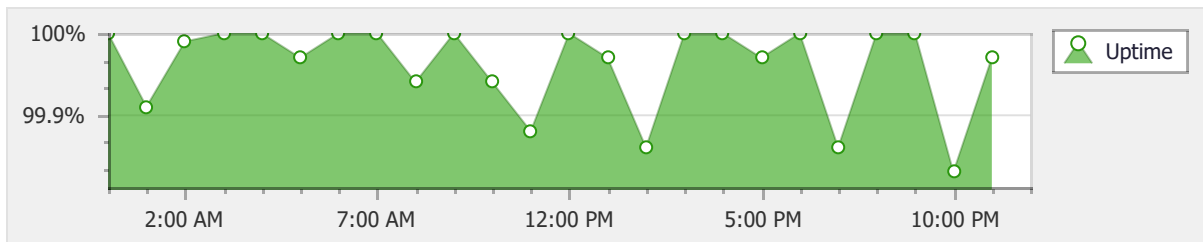

### Availability

Uptime: 99.96%    Outages: 15  
Uptime Interval: 23:59:28    Downtime Interval: 00:00:32  
Shortest Outage: < 1 sec    Longest Outage: 00:00:06

Outages Info		
Start	End	Duration
2/8/2019 11:34:40 PM	2/8/2019 11:34:42 PM	00:00:02
2/8/2019 10:04:32 PM	2/8/2019 10:04:35 PM	00:00:03
2/8/2019 8:34:30 PM	2/8/2019 8:34:30 PM	< 1 sec
2/8/2019 7:04:23 PM	2/8/2019 7:04:25 PM	00:00:02
2/8/2019 5:34:16 PM	2/8/2019 5:34:19 PM	00:00:03
2/8/2019 4:04:09 PM	2/8/2019 4:04:13 PM	00:00:04
2/8/2019 2:34:08 PM	2/8/2019 2:34:08 PM	< 1 sec
2/8/2019 1:04:03 PM	2/8/2019 1:04:05 PM	00:00:02
2/8/2019 11:33:58 AM	2/8/2019 11:33:59 AM	00:00:01
2/8/2019 8:33:46 AM	2/8/2019 8:33:47 AM	00:00:01
2/8/2019 7:03:38 AM	2/8/2019 7:03:42 AM	00:00:04
2/8/2019 5:33:36 AM	2/8/2019 5:33:36 AM	< 1 sec

Outages Info		
Start	End	Duration
2/8/2019 4:03:27 AM	2/8/2019 4:03:33 AM	00:00:06
2/8/2019 2:33:25 AM	2/8/2019 2:33:26 AM	00:00:01
2/8/2019 1:03:19 AM	2/8/2019 1:03:22 AM	00:00:03

Monitoring Time: 1.00:00:00    Pause Time: 00:00:00    Activity Time: 1.00:00:00

### Response Time

Minimum: 23.00 ms    Maximum: 149.00 ms  
 Average: 28.09 ms    Deviation: 5.85 ms

### Availability

Uptime: 99.96%    Outages: 12  
 Uptime Interval: 23:59:29    Downtime Interval: 00:00:31  
 Shortest Outage: < 1 sec    Longest Outage: 00:00:06

Outages Info		
Start	End	Duration
2/8/2019 11:34:40 PM	2/8/2019 11:34:41 PM	00:00:01
2/8/2019 10:04:30 PM	2/8/2019 10:04:36 PM	00:00:06
2/8/2019 7:04:20 PM	2/8/2019 7:04:25 PM	00:00:05
2/8/2019 5:34:18 PM	2/8/2019 5:34:19 PM	00:00:01
2/8/2019 2:34:03 PM	2/8/2019 2:34:08 PM	00:00:05
2/8/2019 1:04:03 PM	2/8/2019 1:04:04 PM	00:00:01
2/8/2019 11:33:54 AM	2/8/2019 11:33:58 AM	00:00:04
2/8/2019 10:03:51 AM	2/8/2019 10:03:53 AM	00:00:02
2/8/2019 8:33:45 AM	2/8/2019 8:33:47 AM	00:00:02