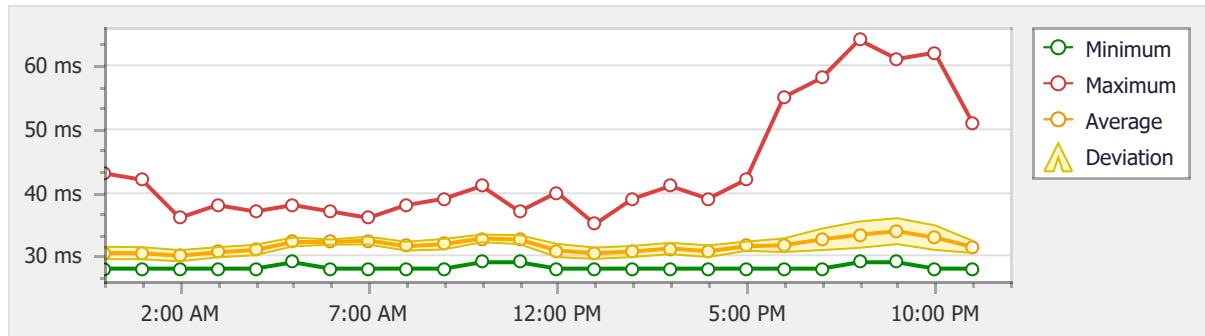

## google.com

Monitoring Time: 1.00:00:00    Pause Time: 00:00:00    Activity Time: 1.00:00:00

### Response Time

Minimum: 28.00 ms    Maximum: 64.00 ms  
Average: 31.63 ms    Deviation: 2.42 ms

### Availability

Uptime: 99.96%    Outages: 15  
Uptime Interval: 23:59:28    Downtime Interval: 00:00:32  
Shortest Outage: < 1 sec    Longest Outage: 00:00:06

Outages Info		
Start	End	Duration
2/8/2019 11:34:40 PM	2/8/2019 11:34:42 PM	00:00:02
2/8/2019 10:04:32 PM	2/8/2019 10:04:35 PM	00:00:03
2/8/2019 8:34:30 PM	2/8/2019 8:34:30 PM	< 1 sec
2/8/2019 7:04:23 PM	2/8/2019 7:04:25 PM	00:00:02
2/8/2019 5:34:16 PM	2/8/2019 5:34:19 PM	00:00:03
2/8/2019 4:04:09 PM	2/8/2019 4:04:13 PM	00:00:04
2/8/2019 2:34:08 PM	2/8/2019 2:34:08 PM	< 1 sec
2/8/2019 1:04:03 PM	2/8/2019 1:04:05 PM	00:00:02
2/8/2019 11:33:58 AM	2/8/2019 11:33:59 AM	00:00:01
2/8/2019 8:33:46 AM	2/8/2019 8:33:47 AM	00:00:01
2/8/2019 7:03:38 AM	2/8/2019 7:03:42 AM	00:00:04
2/8/2019 5:33:36 AM	2/8/2019 5:33:36 AM	< 1 sec

### Availability

Uptime: 99.96%    Outages: 12  
 Uptime Interval: 23:59:29    Downtime Interval: 00:00:31  
 Shortest Outage: < 1 sec    Longest Outage: 00:00:06

Outages Info		
Start	End	Duration
2/8/2019 11:34:40 PM	2/8/2019 11:34:41 PM	00:00:01
2/8/2019 10:04:30 PM	2/8/2019 10:04:36 PM	00:00:06
2/8/2019 7:04:20 PM	2/8/2019 7:04:25 PM	00:00:05
2/8/2019 5:34:18 PM	2/8/2019 5:34:19 PM	00:00:01
2/8/2019 2:34:03 PM	2/8/2019 2:34:08 PM	00:00:05
2/8/2019 1:04:03 PM	2/8/2019 1:04:04 PM	00:00:01
2/8/2019 11:33:54 AM	2/8/2019 11:33:58 AM	00:00:04
2/8/2019 10:03:51 AM	2/8/2019 10:03:53 AM	00:00:02
2/8/2019 8:33:45 AM	2/8/2019 8:33:47 AM	00:00:02